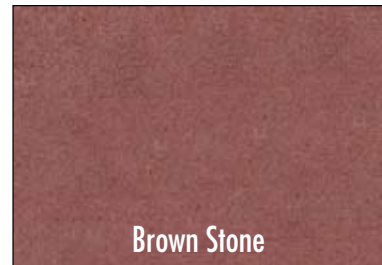

# GemTone Stain

*Penetrating translucent color treatment for interior concrete floors*

Mocha

Light Roast

Espresso

Desert Sand

Amber

Bronze

Georgia Clay

Brown Stone

Rose Quartz

Red Rock

Painted Desert

Copper Patina

Emerald

Serpentine

The colors on this page are for representation only. Color results cannot be guaranteed.  
Actual colors may vary. Test samples must be applied

Black